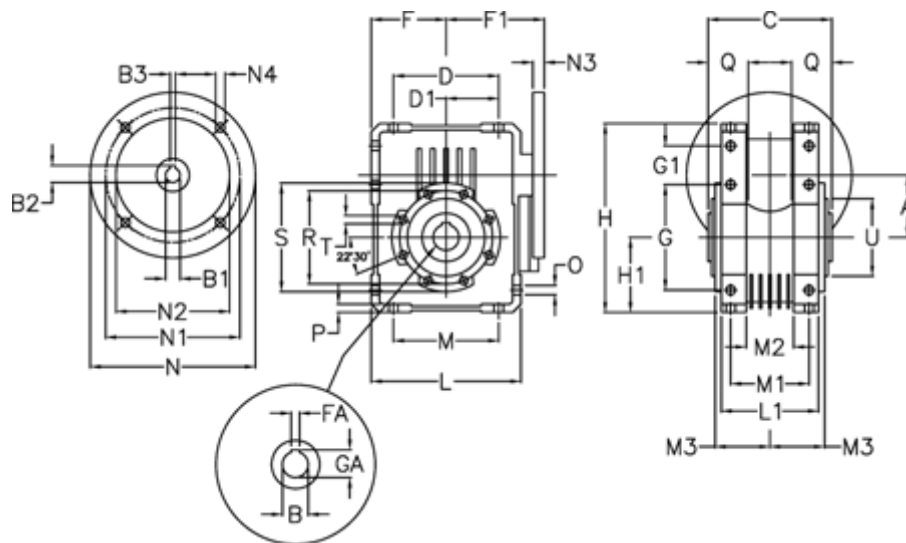

Article number: 392207500774516

Description: Worm Gear with Torque Limiter  
W75 L1-U-7-P112B5

## Measures

|            |           |           |           |           |
|------------|-----------|-----------|-----------|-----------|
| A = 75     | F = 87    | L = 174   | N2 = 180  | T = M8x14 |
| B = 30     | F1 = 120  | L1 = 104  | N3 = 13   | U = 90    |
| B1 E7 = 28 | FA = 8    | M = 126   | N4 = 12.5 |           |
| B2 = 31.3  | G = 126   | M1 = 82   | O = 10.5  |           |
| B3 H9 = 8  | G1 = 46.5 | M2 = 44   | P = 9     |           |
| C = 127    | GA = 33.3 | M3 = 58.5 | Q = 40    |           |
| D = 109.5  | H = 220.5 | N = 250   | R = 110   |           |
| D1 = 46.5  | H1 = 87   | N1 = 215  | S = 125   |           |